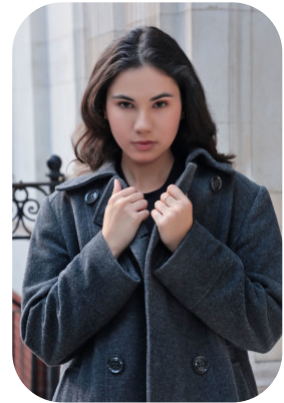

Additional Talents:

BIKE - SWIM - ROLLERSKATE - HOSRSERIDE - ICESKATE

DANCE - SALSA, BACHATA - 4 MONTHS

[Holley Conte Profile](#)

All Rights Reserved by [Fusion Management](#) © 2018