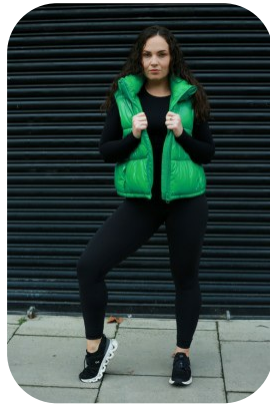

Additional Talents:
SWIM BIKE GYM FITNESS YOGA

FOR ANY INQUIRIES PLEASE CONTACT US

0207 834 66 60 - Office

www.fusionmng.com
cast@fusionmng.com