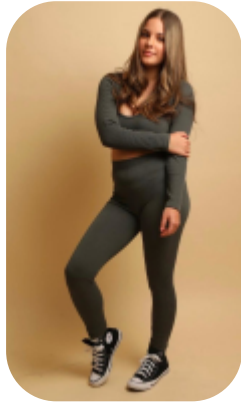

Holly Parsons

Age: 16-20	Height: 5ft2inch	Eye Colour: Hazel	Accent: London
Gender:F	Weight: 54kg	Waist: 32	Bust: 37
Location: London	Shoe Size: 5	Hips: 37	
Drives: No	Hair Color: Brunette		

Talents
COMMERCIAL DANCERS, TEEN MODELS, EXTRAS

Additional Talents:

ROLLERSKATE - ICESKATE - NETBALL - FOOTBALL - TENNIS - GYMNASTICS (6 Years, age 4-10) - DANCE (at school, street & contemporary) - SWIM - BIKE - PAINT & DRAW

FOR ANY INQUIRIES PLEASE CONTACT US