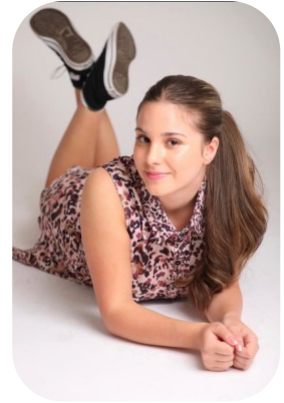

Holly Parsons

Age: 16-20	Height: 5ft2inch	Eye Colour: Hazel	Accent: London
Gender:F	Weight: 54kg	Waist: 32	Bust: 37
Location: London	Shoe Size: 5	Hips: 37	
Drives: No	Hair Color: Brunette		

Talents
COMMERCIAL DANCERS, TEEN MODELS, EXTRAS

Additional Talents:

ROLLERSKATE - ICESKATE - NETBALL - FOOTBALL - TENNIS - GYMNASTICS (6 Years, age 4-10) - DANCE (at school, street & contemporary) - SWIM - BIKE - PAINT & DRAW

FOR ANY INQUIRIES PLEASE CONTACT US