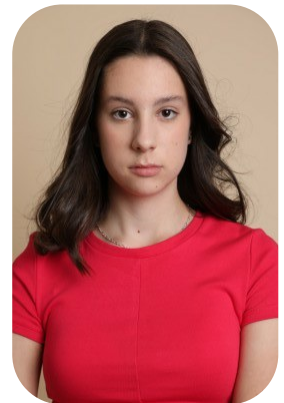

Additional Talents:
SWIM BIKE YOGA FITNESS