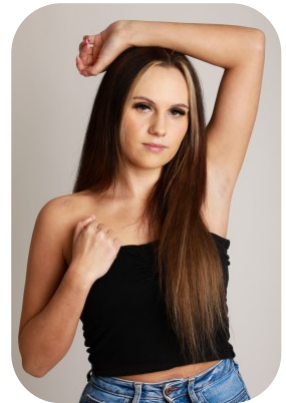

Holly Robinson

Age: 16-20	Height: 5ft2inch	Eye Colour: Green	Accent: Northern
Gender:F	Weight: 53kg	Waist: 28	Bust: 33
Location: Britain North	Shoe Size: 5	Hips: 36	
Drives: Yes	Hair Color: Brunette		

Talents
COMMERCIAL MODELS, EXTRAS