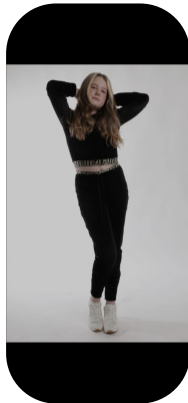

Holly Steel

Age: 11-15	Height: 5ft4inch	Eye Colour: Blue	Accent: London
Gender:F	Weight: 59kg	Waist: 30 "	Bust: 34 "
Location: London	Shoe Size: 6.5	Hips: 36 "	
Drives: No	Hair Color: Blonde		

Talents
CHILD MODELLING, YOUNG PERFORMERS,
EXTRAS