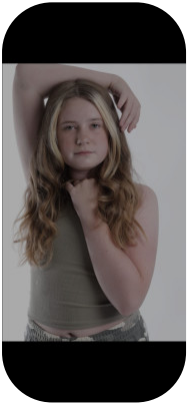

Holly Steel

Age: 11-15	Height: 5ft4inch	Eye Colour: Blue	Accent: London
Gender:F	Weight: 59kg	Waist: 30 "	Bust: 34 "
Location: London	Shoe Size: 6.5	Hips: 36 "	
Drives: No	Hair Color: Blonde		

Talents
CHILD MODELLING, YOUNG PERFORMERS,
EXTRAS