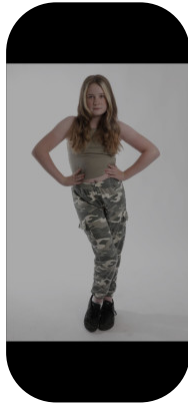

Holly Steel

Age: 11-15	Height: 5ft4inch	Eye Colour: Blue	Accent: London
Gender:F	Weight: 59kg	Waist: 30 "	Bust: 34 "
Location: London	Shoe Size: 6.5	Hips: 36 "	
Drives: No	Hair Color: Blonde		

Talents
CHILD MODELLING, YOUNG PERFORMERS,
EXTRAS