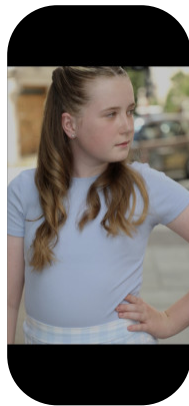

Holly Steel

Age: 11-15	Height: 5ft4inch	Eye Colour: Blue	Accent: London
Gender:F	Weight: 59kg	Waist: 30 "	Bust: 34 "
Location: London	Shoe Size: 6.5	Hips: 36 "	
Drives: No	Hair Color: Blonde		

Talents
CHILD MODELLING, YOUNG PERFORMERS,
EXTRAS