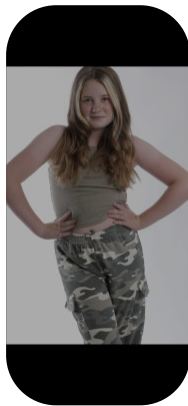

Holly Steel

Age: 11-15	Height: 5ft4inch	Eye Colour: Blue	Accent: London
Gender:F	Weight: 59kg	Waist: 30 "	Bust: 34 "
Location: London	Shoe Size: 6.5	Hips: 36 "	
Drives: No	Hair Color: Blonde		

Talents
CHILD MODELLING, YOUNG PERFORMERS,
EXTRAS