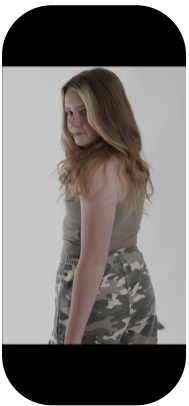

Holly Steel

Age: 11-15	Height: 5ft4inch	Eye Colour: Blue	Accent: London
Gender:F	Weight: 59kg	Waist: 30 "	Bust: 34 "
Location: London	Shoe Size: 6.5	Hips: 36 "	
Drives: No	Hair Color: Blonde		

Talents
CHILD MODELLING, YOUNG PERFORMERS,
EXTRAS