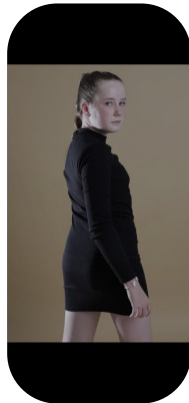

Holly Steel

Age: 11-15	Height: 5ft4inch	Eye Colour: Blue	Accent: London
Gender:F	Weight: 59kg	Waist: 30 "	Bust: 34 "
Location: London	Shoe Size: 6.5	Hips: 36 "	
Drives: No	Hair Color: Blonde		

Talents
CHILD MODELLING, YOUNG PERFORMERS,
EXTRAS

Additional Talents:
BIKE - SWIM

FIGURE SKATING - 2 YEARS

NETBALL

STAGE COACH -1 YEAR

FOR ANY INQUIRIES PLEASE CONTACT US

0207 834 66 60 - Office

www.fusionmng.com

cast@fusionmng.com