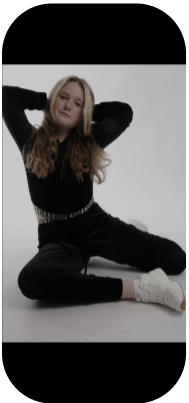

Holly Steel

Age: 11-15	Height: 5ft4inch	Eye Colour: Blue	Accent: London
Gender:F	Weight: 59kg	Waist: 30 "	Bust: 34 "
Location: London	Shoe Size: 6.5	Hips: 36 "	
Drives: No	Hair Color: Blonde		

Talents
CHILD MODELLING, YOUNG PERFORMERS,
EXTRAS