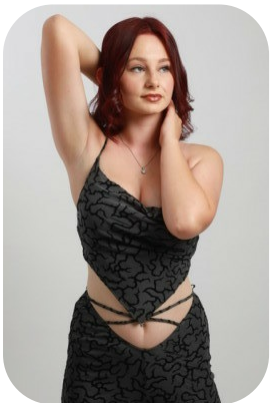

Honey M

Age: 16-20	Height: 5ft4inch	Eye Colour: Blue	Accent: London
Gender:F	Weight: 55kg	Waist: 66cm	
Location: London	Shoe Size: 5	Bust: 84cm	Hips: 80cm
Drives: Yes	Hair Color: Red		

Talents
COMMERCIAL MODELS, ATHLETES