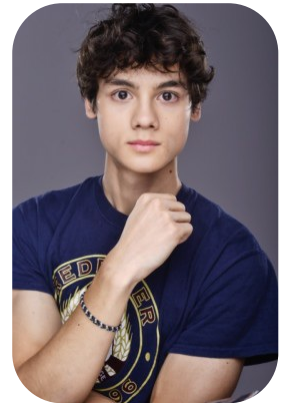

Hugo Robinson

Age: 16-20	Height: 6ft0inch	Eye Colour: Brown	Accent: London
Gender: M	Weight: 65kg	Waist: 30"	Bust: 38"
Location: London	Shoe Size: 9	Hips: 31"	
Drives: No	Hair Color: Brunette		

Talents
COMMERCIAL MODELS