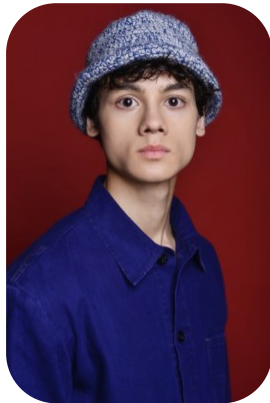

Hugo Robinson

Age: 16-20	Height: 6ft0inch	Eye Colour: Brown	Accent: London
Gender: M	Weight: 65kg	Waist: 30"	Bust: 38"
Location: London	Shoe Size: 9	Hips: 31"	
Drives: No	Hair Color: Brunette		

Talents
COMMERCIAL MODELS