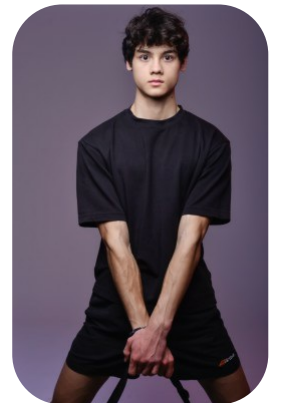

Hugo Robinson

Age: 16-20	Height: 6ft0inch	Eye Colour: Brown	Accent: London
Gender: M	Weight: 65kg	Waist: 30"	Bust: 38"
Location: London	Shoe Size: 9	Hips: 31"	
Drives: No	Hair Color: Brunette		

Talents
COMMERCIAL MODELS