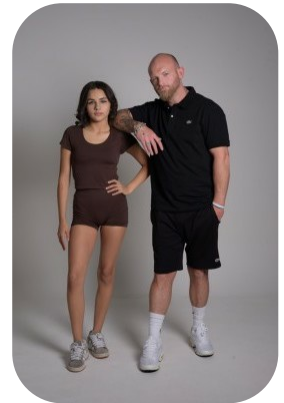

Iain Walsh

Age: 31-40	Height: 5ft9inch	Eye Colour: Blue	Accent: London
Gender:M	Weight: 82kg	Waist: 33	Bust: 42
Location: London	Shoe Size: 9	Hair Color: Blonde	
Drives: Yes			

Talents
MATURE MODELS, EXTRAS