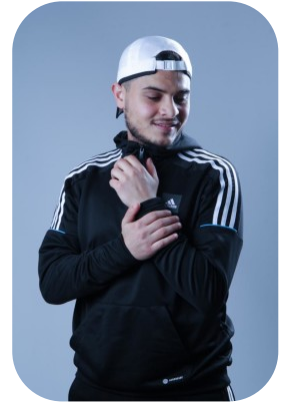

Ibrahim Charif

Videos: 1

Age: 21-24	Height: 5ft10inch	Eye Colour: Green	Accent: London
Gender: M	Weight: 76kg	Waist: 34es	Bust: 40es
Location: London	Shoe Size: 9	Hips: 40es	
Drives: No	Hair Color: Black		

Talents

COMMERCIAL MODELS, EXTRAS, ATHLETES

Additional Talents:

FOOTBALL - ARABIC SING + DANCE (Dabka) - BIKE - SWIM - ROLLERBLADE - ROLLERSKATE - SKATEBOARD - HORSERIDE - SKI - SNOWBOARD - ICESKATE - MOPED