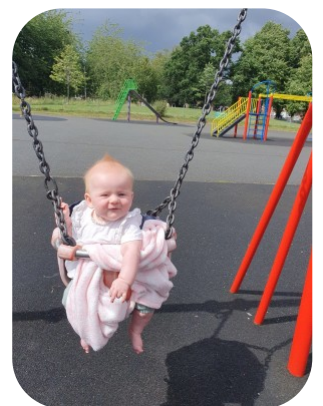

# Ida-May

Age: 0-5	Height: 3ft0inch	Eye Colour: Blue	Accent: London
Gender:F	Weight: 10kg	Waist: N/A	Bust: N/A
Location: London	Shoe Size: 2	Hips: N/A	
Drives: No	Hair Color: Blonde		

Talents  
CHILD MODELLING