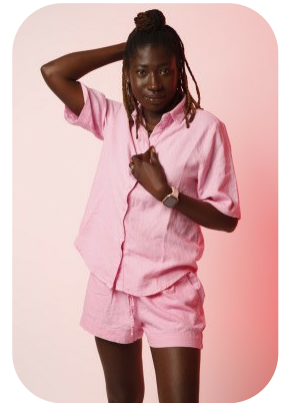

# Ida Freeman

Age: 31-40	Height: 5ft7inch	Eye Colour: Brown	Accent: African
Gender:F	Weight: 50kg	Waist: 35	Bust: 32
Location: London	Shoe Size: 7	Hips: 36	
Drives: Yes	Hair Color: Black		

Talents  
COMMERCIAL MODELS, EXTRAS