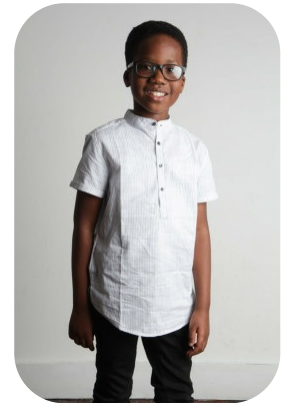

# Oluwajoba Idowu

Age: 6-10	Height: 4ft5inch	Eye Colour: Black	Accent: London
Gender:M	Weight: 29kg	Waist: 26	Bust: 28
Location: London	Shoe Size: 15.5	Hips: 29	
Drives: No	Hair Color: Black		

Talents  
CHILD MODELLING, EXTRAS