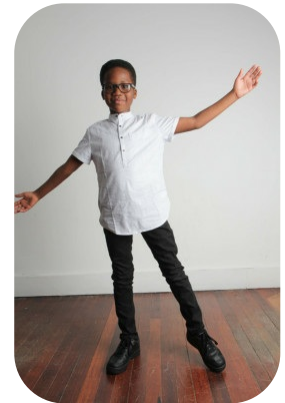

# Oluwajoba Idowu

Age: 6-10	Height: 4ft5inch	Eye Colour: Black	Accent: London
Gender:M	Weight: 29kg	Waist: 26	Bust: 28
Location: London	Shoe Size: 15.5	Hips: 29	
Drives: No	Hair Color: Black		

Talents  
CHILD MODELLING, EXTRAS