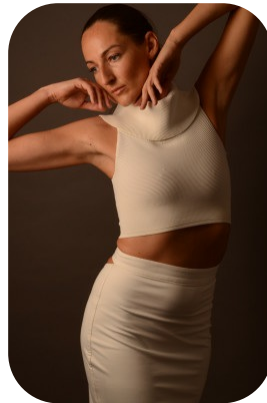

Ieva Dubinkaite

Videos: 2

Age: 31-40	Height: 5ft9inch	Eye Colour: Gray	Accent: East Euro
Gender:F	Weight: 61kg	Waist: 64cm	
Location: London	Shoe Size: 6.5	Bust: 87cm	
Drives: Yes	Hair Color: Brunette	Hips: 96cm	

Talents

COMMERCIAL MODELS, HIGH FASHION, EXTRAS

Additional Talents:

SWIM BIKE PAINTER

TENNIS PADDLE FITNESS

FOR ANY INQUIRIES PLEASE CONTACT US

0207 834 66 60 - Office

www.fusionmng.com