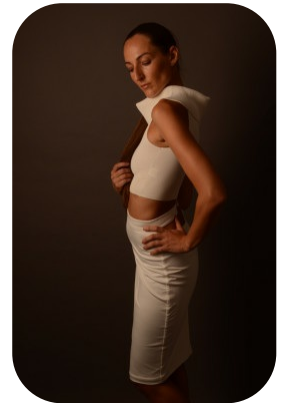

Ieva Dubinkaite

Videos: 2

Age: 31-40	Height: 5ft9inch	Eye Colour: Gray	Accent: East Euro
Gender:F	Weight: 61kg	Waist: 64cm	
Location: London	Shoe Size: 6.5	Bust: 87cm	
Drives: Yes	Hair Color: Brunette	Hips: 96cm	

Talents

COMMERCIAL MODELS, HIGH FASHION, EXTRAS

Additional Talents:

SWIM BIKE PAINTER

TENNIS PADDLE FITNESS

FOR ANY INQUIRIES PLEASE CONTACT US

0207 834 66 60 - Office

www.fusionmng.com