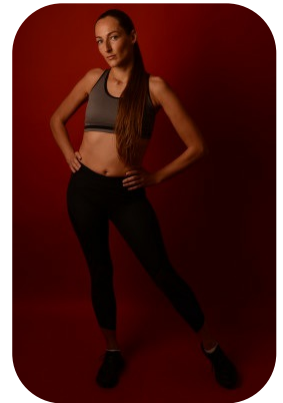

Ieva Dubinkaite

Videos: 2

Age: 31-40	Height: 5ft9inch	Eye Colour: Gray	Accent: East Euro
Gender:F	Weight: 61kg	Waist: 64cm	
Location: London	Shoe Size: 6.5	Bust: 87cm	
Drives: Yes	Hair Color: Brunette	Hips: 96cm	

Talents

COMMERCIAL MODELS, HIGH FASHION, EXTRAS

Additional Talents:

SWIM BIKE PAINTER

TENNIS PADDLE FITNESS

FOR ANY INQUIRIES PLEASE CONTACT US

0207 834 66 60 - Office

www.fusionmng.com