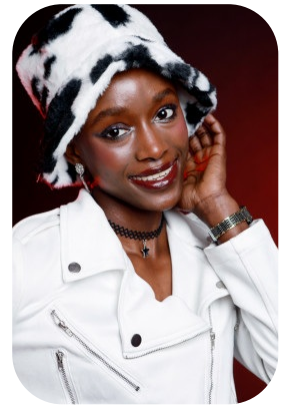

Ifedolapo O

Age: 16-20	Height: 5ft4inch	Eye Colour: Brown	Accent: African
Gender:F	Shoe Size: 5	Waist: 27	
Location: London	Hair Color: Black	Bust: 32	
Drives: Yes		Hips: 32	

Talents
COMMERCIAL MODELS

Additional Talents:
AFROBEATZ COMMERCIAL
VOLLEYBALL