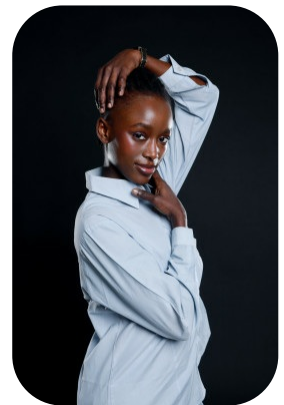

Ifedolapo O

Age: 16-20	Height: 5ft4inch	Eye Colour: Brown	Accent: African
Gender:F	Shoe Size: 5	Waist: 27	
Location: London	Hair Color: Black	Bust: 32	
Drives: Yes		Hips: 32	

Talents
COMMERCIAL MODELS

Additional Talents:
AFROBEATZ COMMERCIAL
VOLLEYBALL