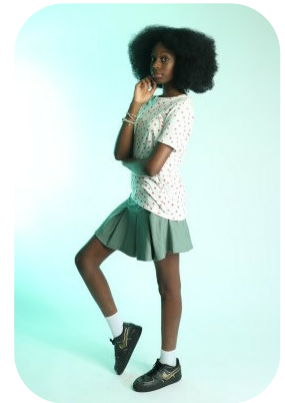

Immense Quinquina

Age: 11-15	Height: 5ft3inch	Eye Colour: Brown	Accent: London
Gender:F	Weight: 50kg	Waist: 69cm	
Location: London	Shoe Size: 6.5	Bust: 79cm	
Drives: No	Hair Color: Black		

Talents
CHILD MODELLING