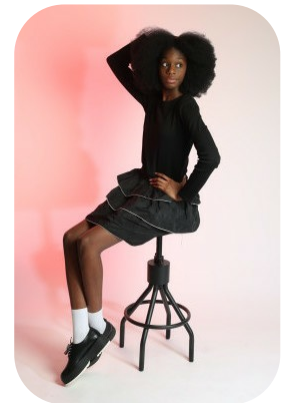

Immense Quinquina

Age: 11-15	Height: 5ft3inch	Eye Colour: Brown	Accent: London
Gender:F	Weight: 50kg	Waist: 69cm	
Location: London	Shoe Size: 6.5	Bust: 79cm	
Drives: No	Hair Color: Black		

Talents
CHILD MODELLING