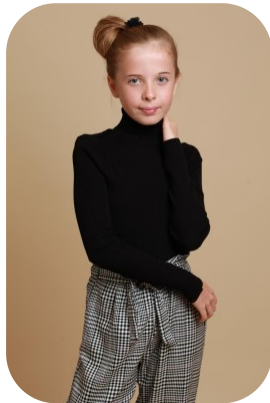

Imogen Bate

Age: 11-15	Height: 5ft3inch	Eye Colour: Blue	Accent: London
Gender:F	Weight: 38kg	Waist: 24	Bust: 29
Location: London	Shoe Size: 5.5	Hips: 29	
Drives: No	Hair Color: Blonde		

Talents
COMMERCIAL DANCERS, TEEN MODELS, EXTRAS