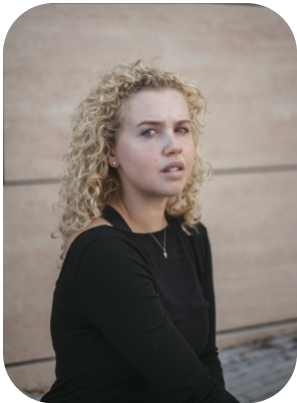

Imogene Lewis

Age: 21-24	Height: 5ft5inch	Eye Colour: Blue	Accent: London
Gender:F	Weight: 63kg	Waist: 29	Bust: 34
Location: London	Shoe Size: 6	Hips: 37	
Drives: Yes	Hair Color: Blonde		

Talents
COMMERCIAL MODELS