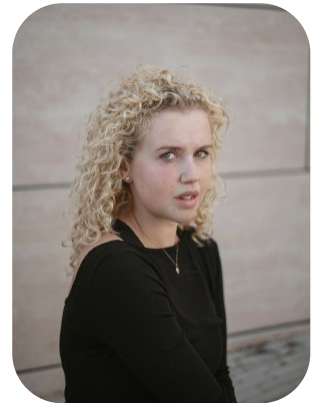

Imogene Lewis

Age: 21-24	Height: 5ft5inch	Eye Colour: Blue	Accent: London
Gender:F	Weight: 63kg	Waist: 29	Bust: 34
Location: London	Shoe Size: 6	Hips: 37	
Drives: Yes	Hair Color: Blonde		

Talents
COMMERCIAL MODELS