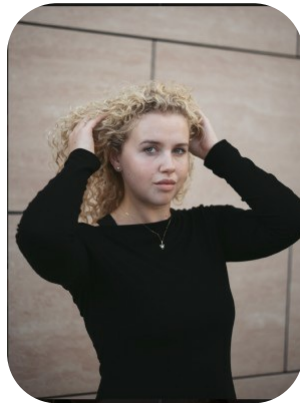

Imogene Lewis

Age: 21-24	Height: 5ft5inch	Eye Colour: Blue	Accent: London
Gender:F	Weight: 63kg	Waist: 29	Bust: 34
Location: London	Shoe Size: 6	Hips: 37	
Drives: Yes	Hair Color: Blonde		

Talents
COMMERCIAL MODELS