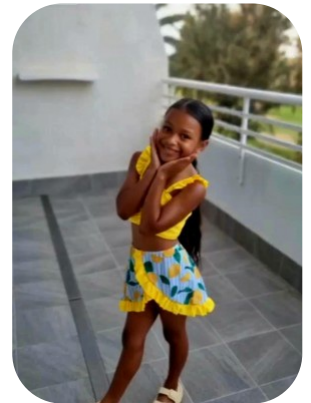

Inaaya Norris

Age: 6-10

Height:

Eye Colour:

Accent:

Gender:F

4ft4inch

Brown

Northern

Location:

Weight:

Britain

25kg

North

Shoe Size:

Drives: Yes

12

Hair Color:

Black

Talents

CHILD MODELLING, YOUNG PERFORMERS,
ATHLETES

Additional Talents:

ACTING

GYMNASTICS