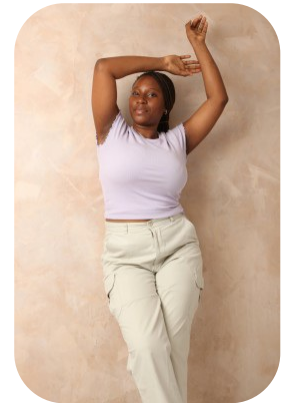

Additional Talents:
BIKE - SWIM - HANDBALL - BAKING - COOKING -