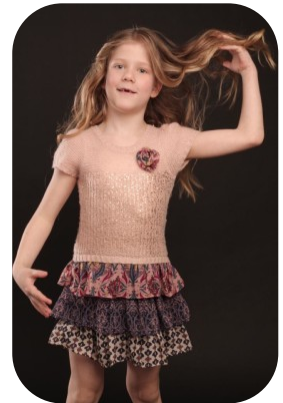

Isabella Marchesini

Age: 6-10	Height: 4ft1inch	Eye Colour: Blue	Accent: London
Gender:F	Weight: 26kg	Waist: 24	Bust: 24
Location: London	Shoe Size: 13.5	Hips: 37	
Drives: No	Hair Color: Blonde		

Talents
CHILD MODELLING