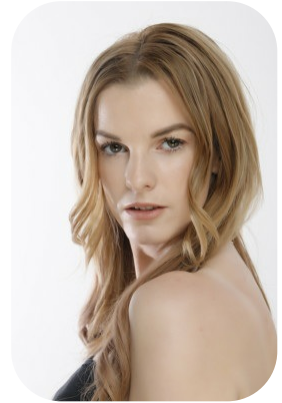

# Isabella Rose

Credits: 1 Videos: 1

Age: 31-40	Height: 5ft3inch	Eye Colour: Green	Accent: London
Gender:F	Weight: 68kg	Waist: 32	Bust: 32DD
Location: London	Shoe Size: 4	Hips: 38	
Drives: Yes	Hair Color: Blonde		

Talents  
COMMERCIAL MODELS

Additional Talents:  
SWIM BIKE

Credits:

<b>Years of Production</b>	<b>Production Name</b>	<b>Role</b>
2022	Siscelia Darke	Singer/songwriter

FOR ANY INQUIRIES PLEASE CONTACT US