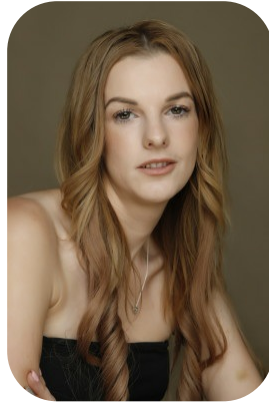

# Isabella Rose

Credits: 1 Videos: 1

Age: 31-40	Height: 5ft3inch	Eye Colour: Green	Accent: London
Gender:F	Weight: 68kg	Waist: 32	Bust: 32DD
Location: London	Shoe Size: 4	Hips: 38	
Drives: Yes	Hair Color: Blonde		

Talents  
COMMERCIAL MODELS

Additional Talents:  
SWIM BIKE

Credits:

<b>Years of Production</b>	<b>Production Name</b>	<b>Role</b>
2022	Siscelia Darke	Singer/songwriter

FOR ANY INQUIRIES PLEASE CONTACT US