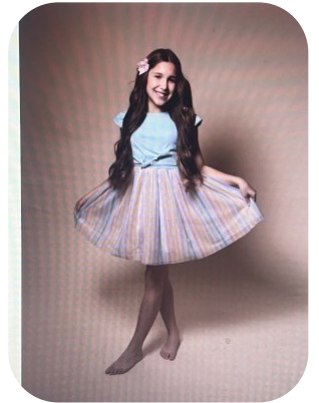

Isabella S

Age: 6-10	Height: 4ft9inch	Eye Colour: Brown	Accent: London
Gender:F	Weight: 38kg	Waist: 66ch	Bust: 74ch
Location: Britain North	Shoe Size: 4	Hips: 74ch	
Drives: No	Hair Color: Brunette		

Talents
CHILD MODELLING, YOUNG PERFORMERS,
EXTRAS