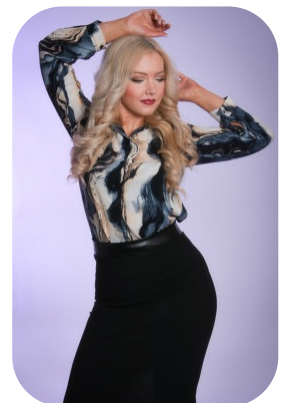

Isabella Vena

Age: 31-40	Height: 5ft4inch	Eye Colour: Hazel	Accent: Northern
Gender:F	Weight: 65kg	Waist: 28	Bust: 34B
Location: Britain North	Shoe Size: 6	Hips: 28.5	
Drives: Yes	Hair Color: Blonde		

Talents
COMMERCIAL MODELS