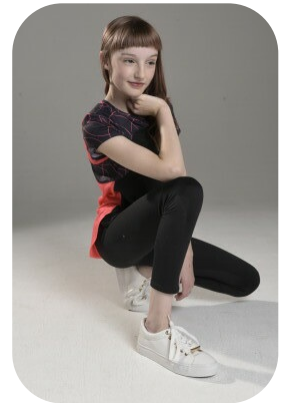

Additional Talents:
BIKE SWIM
PIANO