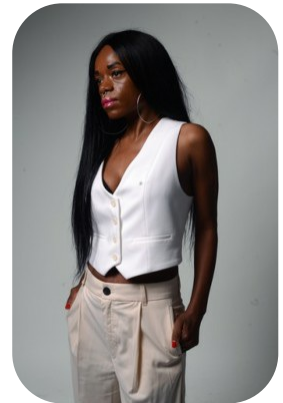

# Isabelle Haven

Credits: 1 Videos: 1

Age: 41-50	Height: 5ft3inch	Eye Colour: Brown	Accent: London
Gender:F	Weight: 48kg	Waist: 24	Bust: 30
Location: London	Shoe Size: 5	Hips: 30	
Drives: Yes	Hair Color: Black		

## Talents

COMMERCIAL MODELS, EXTRAS

Additional Talents:  
BIKE - FITNESS - GYM

Credits:

<b>Years of Production</b>	<b>Production Name</b>	<b>Role</b>
2009	Miss Zambia UK	Beauty Pageant Contestant

FOR ANY INQUIRIES PLEASE CONTACT US