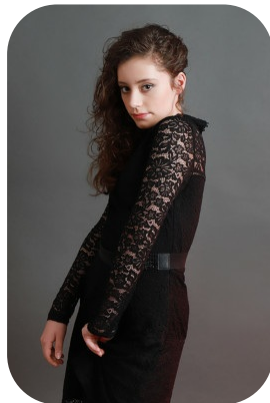

Additional Talents:
SWIM BIKE FOOTBALL