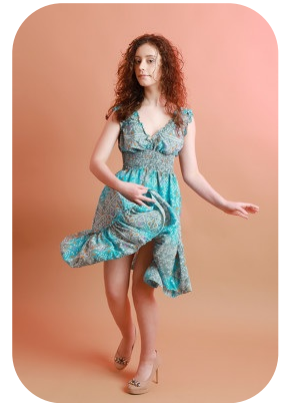

Additional Talents:
SWIM BIKE FOOTBALL