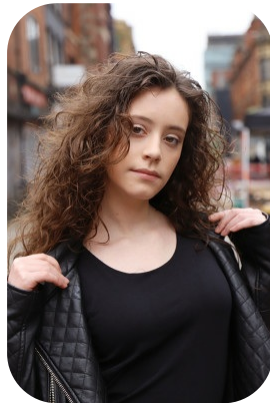

Additional Talents:
SWIM BIKE FOOTBALL