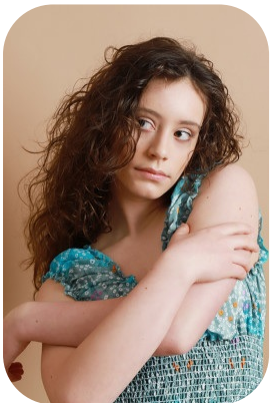

Additional Talents:
SWIM BIKE FOOTBALL