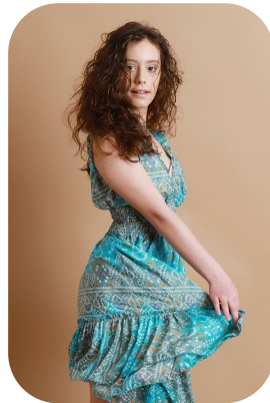

Additional Talents:
SWIM BIKE FOOTBALL