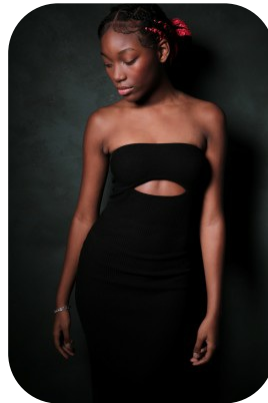

# Isabel Lisboa

Age: 11-15	Height: 5ft7inch	Eye Colour: Brown	Accent: London
Gender:F	Weight: 56kg	Bust: 31	
Location: London	Shoe Size: 6.5	Hips: 34	
Drives: No	Hair Color: Black		

Talents  
TEEN MODELS, EXTRAS