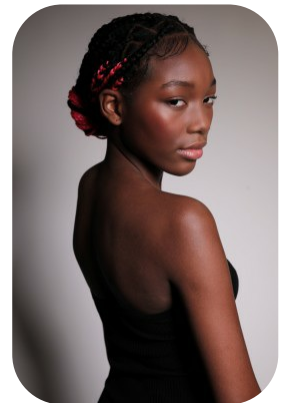

# Isabel Lisboa

Age: 11-15	Height: 5ft7inch	Eye Colour: Brown	Accent: London
Gender:F	Weight: 56kg	Bust: 31	
Location: London	Shoe Size: 6.5	Hips: 34	
Drives: No	Hair Color: Black		

Talents  
TEEN MODELS, EXTRAS