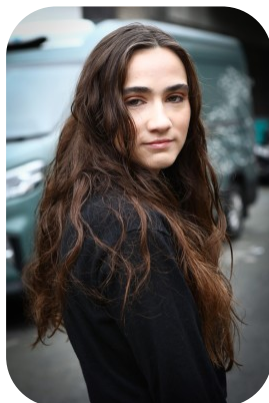

Isabel Moore

Age: 16-20	Height: 5ft4inch	Eye Colour: Hazel	Accent: London
Gender:F	Weight: 43kg	Waist: 60cm	
Location: London	Shoe Size: 5	Bust: 80cm	
Drives: No	Hair Color: Brunette	Hips: 84cm	

Talents
COMMERCIAL MODELS, EXTRAS