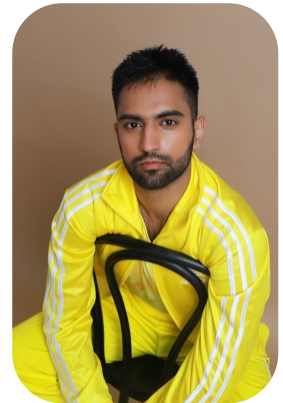

# Ismail Haider

Age: 21-24	Height: 5ft7inch	Eye Colour: Brown	Accent: London
Gender: M	Weight: 60kg	Waist: 30 Inches	
Location: London	Shoe Size: 9	Bust: 34 Inches	
Drives: Yes	Hair Color: Black	Hips: 34es	

Talents  
COMMERCIAL MODELS, EXTRAS

Additional Talents:

BIKE - SWIM - ROLLERSKATE - SKATEBOARD - ICESKATE - CLIMB - RUN

FOOTBALL, RUGBY

FOR ANY INQUIRIES PLEASE CONTACT US

0207 834 66 60 - Office

[www.fusionmng.com](http://www.fusionmng.com)