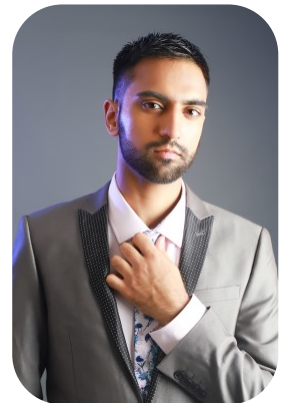

Additional Talents:

BIKE - SWIM - ROLLERSKATE - SKATEBOARD - ICESKATE - CLIMB - RUN

FOOTBALL, RUGBY