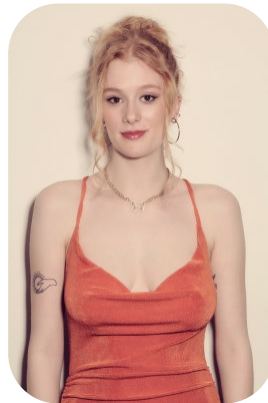

Isobel Chater

Trainings: 1

Age: 16-20	Height: 5ft11inch	Eye Colour: Brown	Accent: London
Gender:F	Weight: 57kg	Waist: 26"	
Location: London	Shoe Size: 6	Bust: 34"	
Drives: No	Hair Color: Red	Hips: 33"	

Talents
 COMMERCIAL MODELS, THEATRE, NEW FACES,
 YOUNG PERFORMERS, EXTRAS