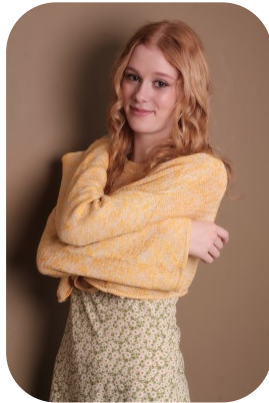

Isobel Chater

Trainings: 1

Age: 16-20	Height: 5ft11inch	Eye Colour: Brown	Accent: London
Gender:F	Weight: 57kg	Waist: 26"	
Location: London	Shoe Size: 6	Bust: 34"	
Drives: No	Hair Color: Red	Hips: 33"	

Talents
 COMMERCIAL MODELS, THEATRE, NEW FACES,
 YOUNG PERFORMERS, EXTRAS