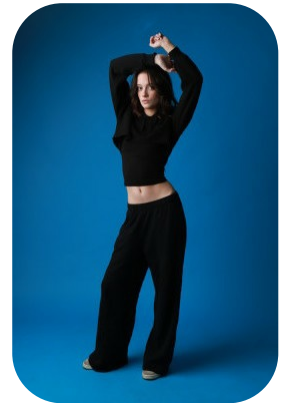

# Isobel Gallacher

Credits: 2

Age: 16-20	Height: 5ft7inch	Eye Colour: Hazel	Accent: Northern
Gender:F	Weight: 47kg	Waist: 25"	Bust: 31"
Location: Britain North	Shoe Size: 5	Hips: 32"	
Drives: No	Hair Color: Brunette		

Talents  
COMMERCIAL MODELS

Additional Talents:  
GYM

Credits:

Years of Production	Production Name	Role
2024	Lazarus	Sutton's Body Double
2023	Waterloo Rd	student

FOR ANY INQUIRIES PLEASE CONTACT US

0207 834 66 60 - Office