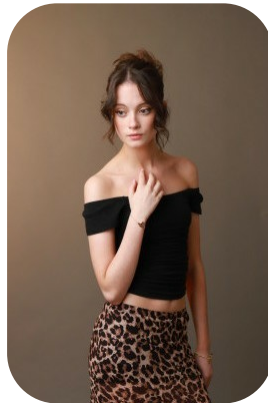

# Isobel Gallacher

Credits: 2

Age: 16-20	Height: 5ft7inch	Eye Colour: Hazel	Accent: Northern
Gender:F	Weight: 47kg	Waist: 25"	Bust: 31"
Location: Britain North	Shoe Size: 5	Hips: 32"	
Drives: No	Hair Color: Brunette		

Talents  
COMMERCIAL MODELS

Additional Talents:  
GYM

Credits:

Years of Production	Production Name	Role
2024	Lazarus	Sutton's Body Double
2023	Waterloo Rd	student

FOR ANY INQUIRIES PLEASE CONTACT US

0207 834 66 60 - Office