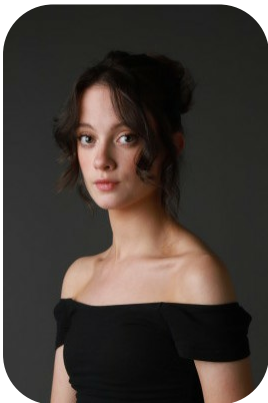

# Isobel Gallacher

Credits: 2

Age: 16-20	Height: 5ft7inch	Eye Colour: Hazel	Accent: Northern
Gender:F	Weight: 47kg	Waist: 25"	Bust: 31"
Location: Britain North	Shoe Size: 5	Hips: 32"	
Drives: No	Hair Color: Brunette		

Talents  
COMMERCIAL MODELS

Additional Talents:  
GYM

Credits:

Years of Production	Production Name	Role
2024	Lazarus	Sutton's Body Double
2023	Waterloo Rd	student

FOR ANY INQUIRIES PLEASE CONTACT US

0207 834 66 60 - Office