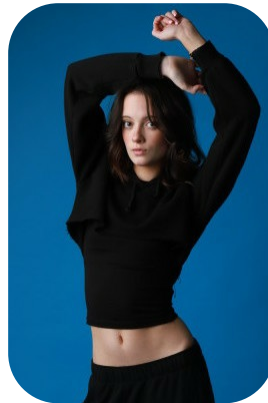

# Isobel Gallacher

Credits: 2

Age: 16-20	Height: 5ft7inch	Eye Colour: Hazel	Accent: Northern
Gender:F	Weight: 47kg	Waist: 25"	Bust: 31"
Location: Britain North	Shoe Size: 5	Hips: 32"	
Drives: No	Hair Color: Brunette		

Talents  
COMMERCIAL MODELS

Additional Talents:  
GYM

Credits:

Years of Production	Production Name	Role
2024	Lazarus	Sutton's Body Double
2023	Waterloo Rd	student

FOR ANY INQUIRIES PLEASE CONTACT US

0207 834 66 60 - Office