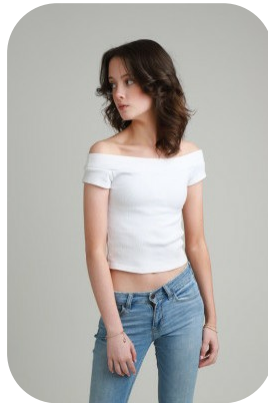

# Isobel Gallacher

Credits: 2

Age: 16-20	Height: 5ft7inch	Eye Colour: Hazel	Accent: Northern
Gender:F	Weight: 47kg	Waist: 25"	Bust: 31"
Location: Britain North	Shoe Size: 5	Hips: 32"	
Drives: No	Hair Color: Brunette		

Talents  
COMMERCIAL MODELS

Additional Talents:  
GYM

Credits:

Years of Production	Production Name	Role
2024	Lazarus	Sutton's Body Double
2023	Waterloo Rd	student

FOR ANY INQUIRIES PLEASE CONTACT US

0207 834 66 60 - Office