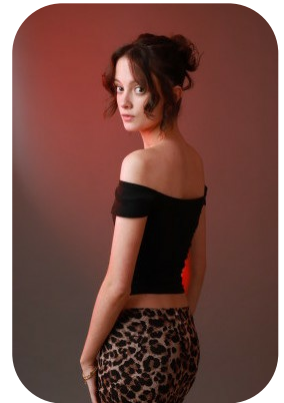

# Isobel Gallacher

Credits: 2

Age: 16-20	Height: 5ft7inch	Eye Colour: Hazel	Accent: Northern
Gender:F	Weight: 47kg	Waist: 25"	Bust: 31"
Location: Britain North	Shoe Size: 5	Hips: 32"	
Drives: No	Hair Color: Brunette		

Talents  
COMMERCIAL MODELS

Additional Talents:  
GYM

Credits:

Years of Production	Production Name	Role
2024	Lazarus	Sutton's Body Double
2023	Waterloo Rd	student

FOR ANY INQUIRIES PLEASE CONTACT US

0207 834 66 60 - Office