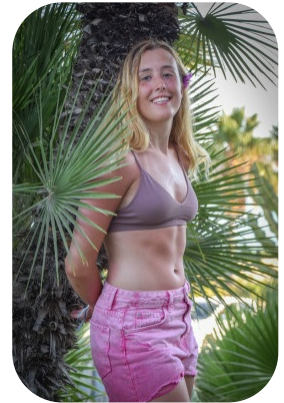

Issy B

| | | | |
|-------------------|--------------------|------------------|------------------|
| Age: 21-24 | Height: 5ft6inch | Eye Colour: Blue | Accent: Northern |
| Gender:F | Weight: 63kg | Waist: 64 | Bust: 84.7 |
| Location: Britain | Shoe Size: 7 | Hips: 88.7 | |
| Drives: Yes | Hair Color: Blonde | | |

Talents
 COMMERCIAL MODELS, FITNESS MODELS,
 EXTRAS, ATHLETES

Additional Talents:
 SWIM BIKE
 FOOTBALL PRO (Goalie)

[Issy B Profile](#)

FOR ANY INQUIRIES PLEASE CONTACT US

0207 834 66 60 - Office

www.fusionmng.com