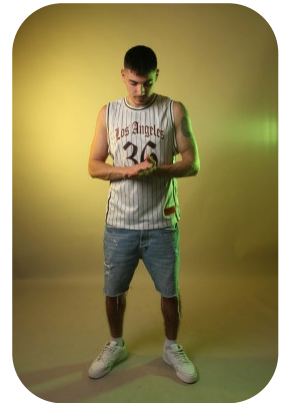

Additional Talents:

FOOTBALL - BOXING - GYM FITNESS - BIKE - SWIM - MOTORBIKE

Trainings: