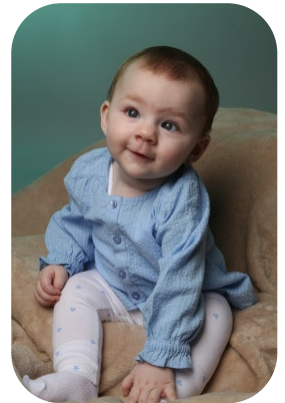

FOR ANY INQUIRIES PLEASE CONTACT US

0207 834 66 60 - Office

www.fusionmng.com
cast@fusionmng.com

[Ivy-Nancy B Profile](#)

All Rights Reserved by [Fusion Management](#) © 2018