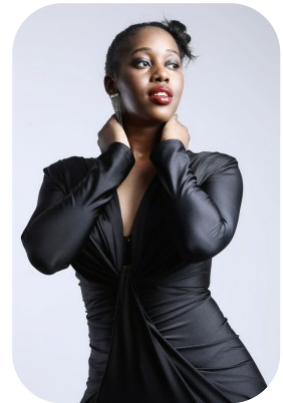

Iyanai Inma

| | | | |
|------------------|-------------------|-------------------|----------------|
| Age: 16-20 | Height: 5ft9inch | Eye Colour: Black | Accent: London |
| Gender:F | Weight: 75kg | Waist: 31 | Bust: 37 |
| Location: London | Shoe Size: 6.5 | Hips: 48 | |
| Drives: Yes | Hair Color: Black | | |

Talents
COMMERCIAL MODELS, EXTRAS

Additional Talents:

BIKE - SWIM - CLIMB

ATHLETICS (TRACK 100M & FIELD LONG JUMP), TENNIS, HOCKEY, NETBALL

DANCE - AFRO , HIP HOP

ACTING

GYM FITNESS

FOR ANY INQUIRIES PLEASE CONTACT US