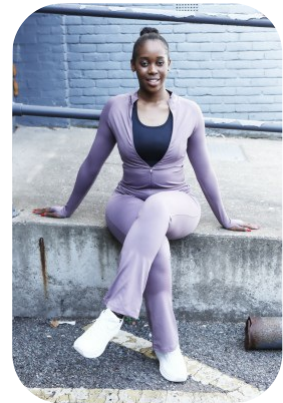

Iyanai Inma

| | | | |
|------------------|-------------------|-------------------|----------------|
| Age: 16-20 | Height: 5ft9inch | Eye Colour: Black | Accent: London |
| Gender:F | Weight: 75kg | Waist: 31 | Bust: 37 |
| Location: London | Shoe Size: 6.5 | Hips: 48 | |
| Drives: Yes | Hair Color: Black | | |

Talents
COMMERCIAL MODELS, EXTRAS

Additional Talents:

BIKE - SWIM - CLIMB

ATHLETICS (TRACK 100M & FIELD LONG JUMP), TENNIS, HOCKEY, NETBALL

DANCE - AFRO , HIP HOP

ACTING

GYM FITNESS

FOR ANY INQUIRIES PLEASE CONTACT US