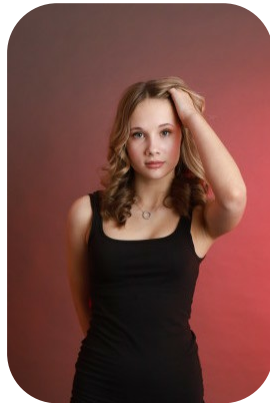

Additional Talents:
BIKE - SWIM - ROLLERSKATE
DODGEBALL, RUN