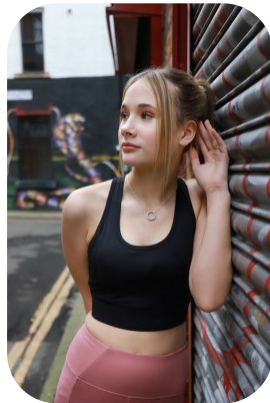

Additional Talents:
BIKE - SWIM - ROLLERSKATE
DODGEBALL, RUN