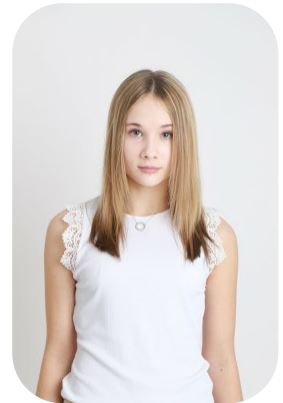

Additional Talents:
BIKE - SWIM - ROLLERSKATE
DODGEBALL, RUN