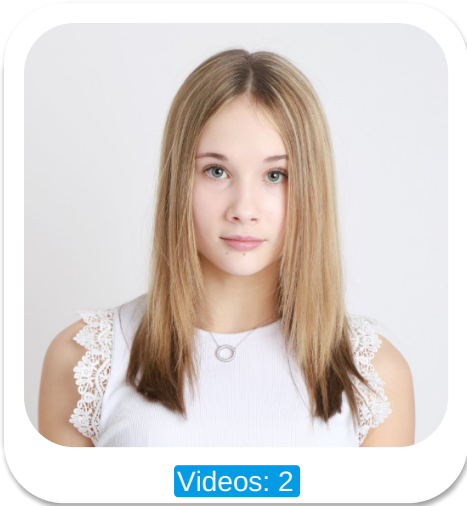

# Izzy Simpson

Videos: 2

Age: 11-15	Height: 5ft5inch	Eye Colour: Blue	Accent: Northern
Gender:F	Weight: 50kg	Waist: 23"	Bust: 32B
Location: Britain North	Shoe Size: 5	Hips: 31"	
Drives: No	Hair Color: Blonde		