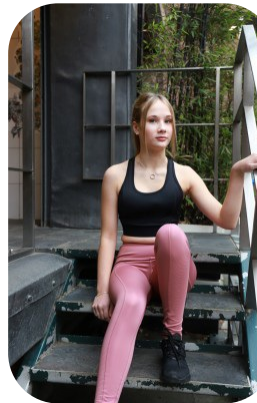

Additional Talents:
BIKE - SWIM - ROLLERSKATE
DODGEBALL, RUN