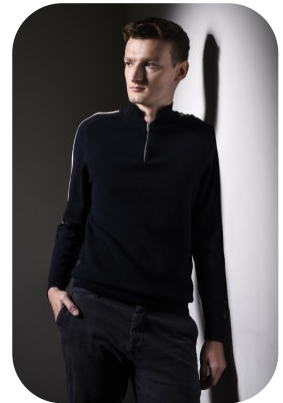

Jacob Popham

Age: 25-30	Height: 6ft2inch	Eye Colour: Blue	Accent: London
Gender:M	Weight: 76kg	Waist: 31	Bust: 38
Location: London	Shoe Size: 11	Hips: 41	
Drives: Yes	Hair Color: Brunette		

Talents
COMMERCIAL MODELS, EXTRAS, ATHLETES

Additional Talents:
BIKE - SWIM - SKI
FOOTBALL, RUGBY, TENNIS - 15 YEARS

FOR ANY INQUIRIES PLEASE CONTACT US

0207 834 66 60 - Office

www.fusionmng.com

cast@fusionmng.com