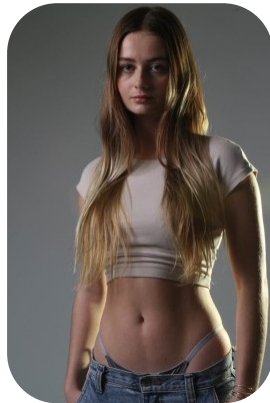

Jacquelyn Patterson

Age: 16-20	Height: 5ft3inch	Eye Colour: Blue	Accent: Other
Gender:F	Weight: 44kg	Waist: 26	Bust: 34
Location: London	Shoe Size: 5	Hips: 35	
Drives: No	Hair Color: Blonde		

Talents
COMMERCIAL MODELS, EXTRAS