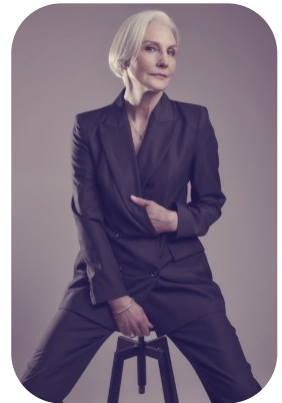

# Jacqui B

Age: 61-70	Height: 5ft6inch	Eye Colour: Gray	Accent: London
Gender: F	Weight: 57kg	Waist: 30	
Location: London	Shoe Size: 5	Bust: 34B	
Drives: Yes	Hair Color: Grey/White	Hips: 37	

Talents  
MATURE MODELS