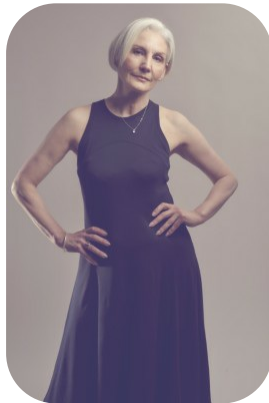

# Jacqui B

Age: 61-70	Height: 5ft6inch	Eye Colour: Gray	Accent: London
Gender: F	Weight: 57kg	Waist: 30	
Location: London	Shoe Size: 5	Bust: 34B	
Drives: Yes	Hair Color: Grey/White	Hips: 37	

Talents  
MATURE MODELS