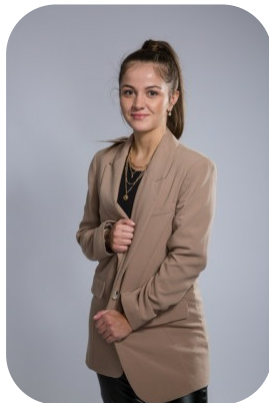

Jade Emma

Age: 21-24	Height: 5ft5inch	Eye Colour: Green	Accent: London
Gender:F	Weight: 57kg	Waist: 25	Bust: 38
Location: Britain North	Shoe Size: 5	Hips: 40	
Drives: Yes	Hair Color: Brunette		

Talents

COMMERCIAL MODELS, FITNESS MODELS, EXTRAS

Additional Talents:

BIKE - SWIM - SKI - ICESKATE

GYM FITNESS (5YEARS)

FOR ANY INQUIRIES PLEASE CONTACT US

0207 834 66 60 - Office

www.fusionmng.com

cast@fusionmng.com

FM FUSION
MANAGEMENT
TALENT & MODEL MANAGEMENT AGENCY