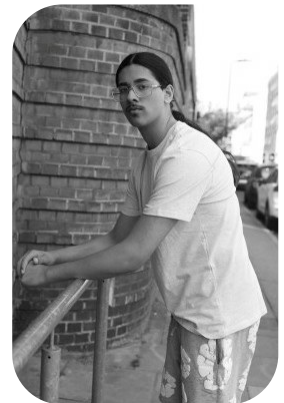

Jaffar Naqvi

Age: 16-20	Height: 6ft2inch	Eye Colour: Brown	Accent: London
Gender:M	Weight: 83kg	Waist: 32	Bust: 36
Location: London	Shoe Size: 11	Hips: 38	
Drives: No	Hair Color: Black		

Talents
COMMERCIAL MODELS, TEEN MODELS, EXTRAS