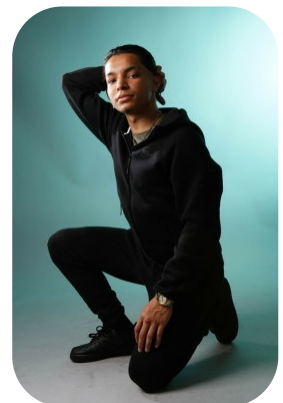

Jahed Choudhury

Age: 21-24	Height: 5ft9inch	Eye Colour: Brown	Accent: London
Gender:M	Weight: 63kg	Waist: 30	Bust: 36
Location: London	Shoe Size: 8.UK	Hips: 28	
Drives: Yes	Hair Color: Black		

Talents
COMMERCIAL MODELS, EXTRAS, ATHLETES,
SPECIALITY