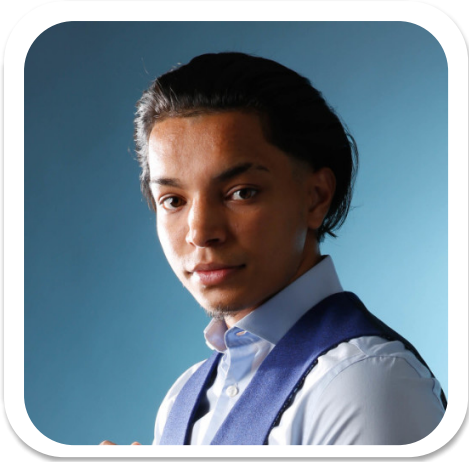

Jahed Choudhury

Age: 21-24	Height: 5ft9inch	Eye Colour: Brown	Accent: London
Gender:M	Weight: 63kg	Waist: 30	Bust: 36
Location: London	Shoe Size: 8.UK	Hips: 28	
Drives: Yes	Hair Color: Black		

Talents
COMMERCIAL MODELS, EXTRAS, ATHLETES,
SPECIALITY