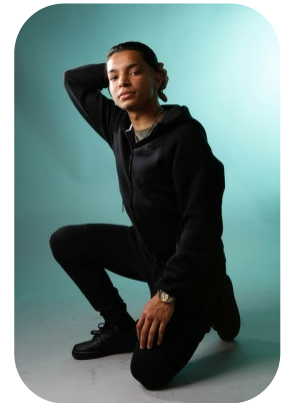

Jahed Choudhury

Age: 21-24	Height: 5ft9inch	Eye Colour: Brown	Accent: London
Gender:M	Weight: 63kg	Waist: 30	Bust: 36
Location: London	Shoe Size: 8.UK	Hips: 28	
Drives: Yes	Hair Color: Black		

Talents
COMMERCIAL MODELS, EXTRAS, ATHLETES,
SPECIALITY