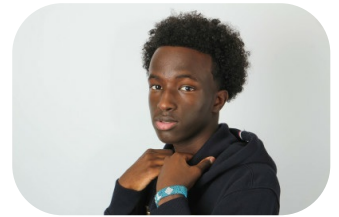

Jamaal Mohamed

Age: 16-20	Height: 6ft3inch	Eye Colour: Brown	Accent: London
Gender: M	Weight: 61kg	Waist: 28	Bust: 31
Location: London	Shoe Size: 9	Hips: 35	
Drives: No	Hair Color: Black		

Talents
COMMERCIAL MODELS