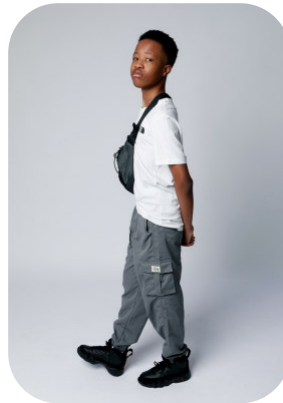

Jamali Guy

Age: 16-20	Height: 5ft8inch	Eye Colour: Brown	Accent: London
Gender: M	Weight: 50kg	Waist: 25	Bust: 28
Location: London	Shoe Size: 7	Hips: 31	
Drives: No	Hair Color: Black		

Talents
COMMERCIAL MODELS, TEEN MODELS