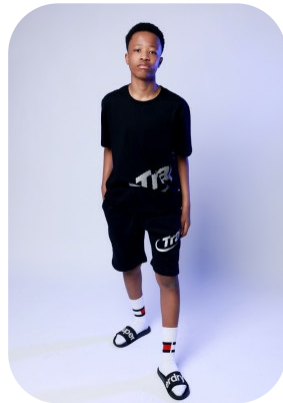

Jamali Guy

Age: 16-20	Height: 5ft8inch	Eye Colour: Brown	Accent: London
Gender: M	Weight: 50kg	Waist: 25	Bust: 28
Location: London	Shoe Size: 7	Hips: 31	
Drives: No	Hair Color: Black		

Talents
COMMERCIAL MODELS, TEEN MODELS