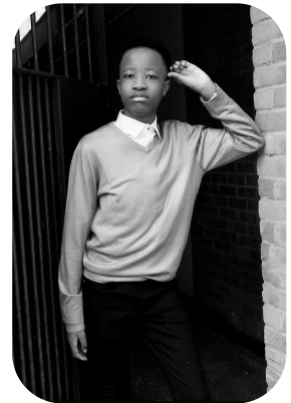

Jamali Guy

Age: 16-20	Height: 5ft8inch	Eye Colour: Brown	Accent: London
Gender: M	Weight: 50kg	Waist: 25	Bust: 28
Location: London	Shoe Size: 7	Hips: 31	
Drives: No	Hair Color: Black		

Talents
COMMERCIAL MODELS, TEEN MODELS