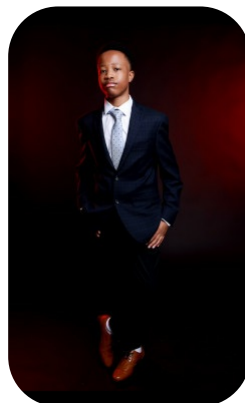

Jamali Guy

Age: 16-20	Height: 5ft8inch	Eye Colour: Brown	Accent: London
Gender: M	Weight: 50kg	Waist: 25	Bust: 28
Location: London	Shoe Size: 7	Hips: 31	
Drives: No	Hair Color: Black		

Talents
COMMERCIAL MODELS, TEEN MODELS