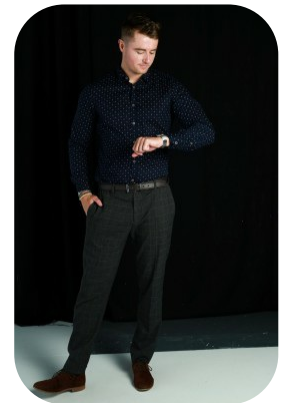

James Bould

Age: 25-30	Height: 6ft2inch	Eye Colour: Blue	Accent: London
Gender:M	Weight: 91kg	Waist: 32	Bust: 38
Location: London	Shoe Size: 10.5	Hips: 34	
Drives: Yes	Hair Color: Blonde		

Talents
COMMERCIAL MODELS