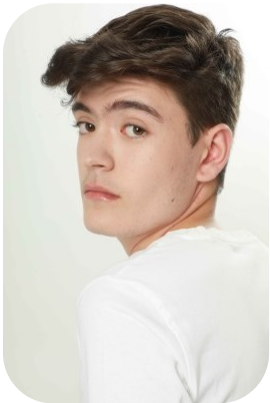

James Calabrese

Age: 16-20	Height: 5ft11inch	Eye Colour: Brown	Accent: London
Gender: M	Weight: 69kg	Waist: 78cm	
Location: London	Shoe Size: 9	Bust: 80cm	
Drives: No	Hair Color: Brunette	Hips: 91cm	

Talents
COMMERCIAL MODELS, TEEN MODELS