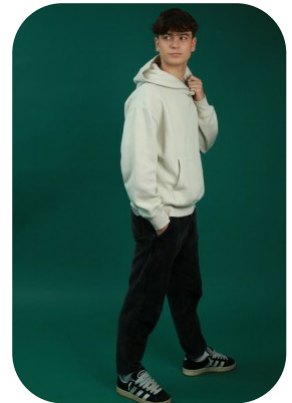

Jamie Bailey

Age: 16-20	Height: 5ft11inch	Eye Colour: Green	Accent: African
Gender: M	Weight: 70kg	Waist: 81cm	
Location: London	Shoe Size: 9	Bust: 90cm	
Drives: No	Hair Color: Brunette	Hips: 90cm	

Talents
COMMERCIAL MODELS, EXTRAS, ATHLETES