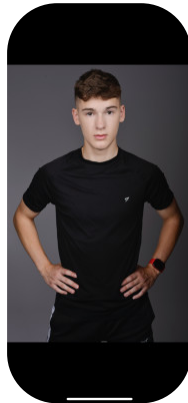

Jamie Keirs

Age: 16-20	Height: 5ft7inch	Eye Colour: Hazel	Accent: London
Gender: M	Weight: 65kg	Waist: 30	Bust: 32
Location: London	Shoe Size: 7.5	Hips: 34	
Drives: No	Hair Color: Brunette		

Talents
COMMERCIAL MODELS, EXTRAS