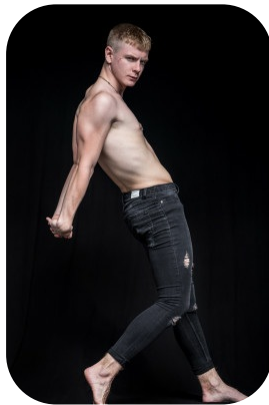

Additional Talents: